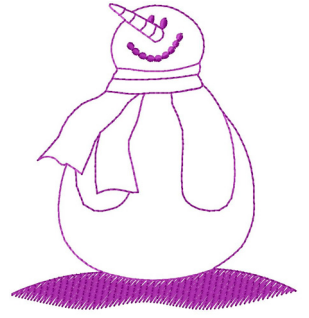

Name: Snowman

SKU: GSD01-RED447

Brand: Grand Slam Designs

Unique Colors: 13 (1 color Stops)

Unique Colors

	Color Name (Color Code)	Manufacturer - Type
	Super White (1001) [No Color Selected]	madeira - rayon
	Dusty Lilac (1263) [No Color Selected]	madeira - rayon
	Crocus (286)	Exquisite - Polyester 1000m