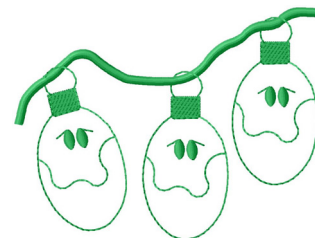

Name: Light String

SKU: GSD01-RED439

Brand: Grand Slam Designs

Unique Colors: 13 (1 color Stops)

Unique Colors

	Color Name (Color Code)	Manufacturer - Type
	Super White (1001) [No Color Selected]	madeira - rayon
	Dusty Lilac (1263) [No Color Selected]	madeira - rayon
	Crocus (286)	Exquisite - Polyester 1000m

Complete Color Sequence

#		Color Name (Color Code)	Manufacturer - Type
1		Super White (1001) [No Color Selected]	madeira - rayon
2		Super White (1001) [No Color Selected]	madeira - rayon
3		Crocus (286)	Exquisite - Polyester 1000m