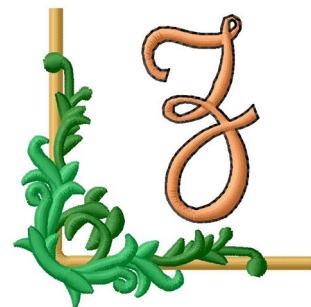

Name: Vining Corner Z Machine Embroidery Design

SKU: GSD01-RCORNERZ

Brand: Grand Slam Designs

Unique Colors: 13 (5 color Stops)

Unique Colors

	Color Name (Color Code)	Manufacturer - Type
	Super White (1001) [No Color Selected]	madeira - rayon
	Dusty Lilac (1263) [No Color Selected]	madeira - rayon
	Crocus (286)	Exquisite - Polyester 1000m

Complete Color Sequence

#		Color Name (Color Code)	Manufacturer - Type
1		Super White (1001) [No Color Selected]	madeira - rayon
2		Super White (1001) [No Color Selected]	madeira - rayon
3		Crocus (286)	Exquisite - Polyester 1000m