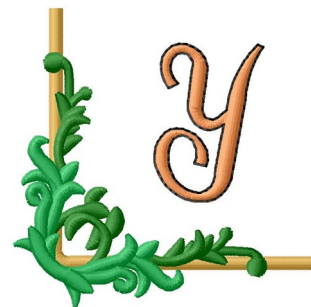

Name: Vining Corner Y Machine Embroidery Design

SKU: GSD01-RCORNER Y

Brand: Grand Slam Designs

Unique Colors: 13 (5 color Stops)

Unique Colors

	Color Name (Color Code)	Manufacturer - Type
	Super White (1001) [No Color Selected]	madeira - rayon
	Dusty Lilac (1263) [No Color Selected]	madeira - rayon
	Crocus (286)	Exquisite - Polyester 1000m

Complete Color Sequence

#		Color Name (Color Code)	Manufacturer - Type
1		Super White (1001) [No Color Selected]	madeira - rayon
2		Super White (1001) [No Color Selected]	madeira - rayon
3		Crocus (286)	Exquisite - Polyester 1000m