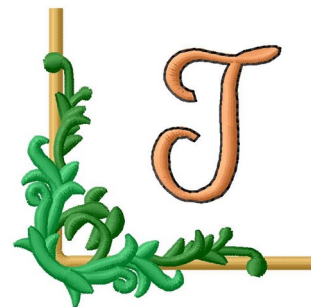

Name: Vining Corner T Machine Embroidery Design

SKU: GSD01-RCORNERT

Brand: Grand Slam Designs

Unique Colors: 13 (5 color Stops)

Unique Colors

	Color Name (Color Code)	Manufacturer - Type
	Super White (1001) [No Color Selected]	madeira - rayon
	Dusty Lilac (1263) [No Color Selected]	madeira - rayon
	Crocus (286)	Exquisite - Polyester 1000m

Complete Color Sequence

#		Color Name (Color Code)	Manufacturer - Type
1		Super White (1001) [No Color Selected]	madeira - rayon
2		Super White (1001) [No Color Selected]	madeira - rayon
3		Crocus (286)	Exquisite - Polyester 1000m