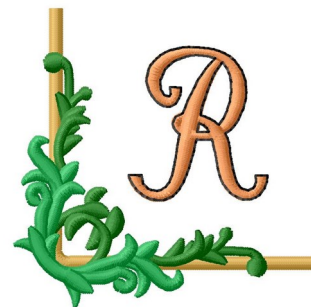

Name: Vining Corner R Machine Embroidery Design

SKU: GSD01-RCORNERR

Brand: Grand Slam Designs

Unique Colors: 13 (5 color Stops)

Unique Colors

	Color Name (Color Code)	Manufacturer - Type
	Super White (1001) [No Color Selected]	madeira - rayon
	Dusty Lilac (1263) [No Color Selected]	madeira - rayon
	Crocus (286)	Exquisite - Polyester 1000m