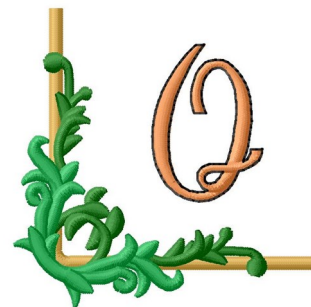

Name: Vining Corner Q Machine Embroidery Design

SKU: GSD01-RCORNERQ

Brand: Grand Slam Designs

Unique Colors: 13 (5 color Stops)

Unique Colors

	Color Name (Color Code)	Manufacturer - Type
	Super White (1001) [No Color Selected]	madeira - rayon
	Dusty Lilac (1263) [No Color Selected]	madeira - rayon
	Crocus (286)	Exquisite - Polyester 1000m

Complete Color Sequence

#		Color Name (Color Code)	Manufacturer - Type
1		Super White (1001) [No Color Selected]	madeira - rayon
2		Super White (1001) [No Color Selected]	madeira - rayon
3		Crocus (286)	Exquisite - Polyester 1000m