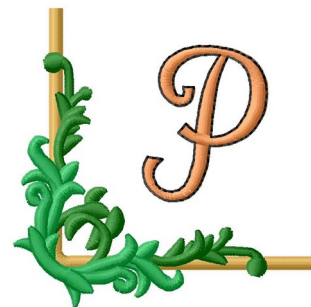

Name: Vining Corner P Machine Embroidery Design

SKU: GSD01-RCORNERP

Brand: Grand Slam Designs

Unique Colors: 13 (5 color Stops)

Unique Colors

| | Color Name (Color Code) | Manufacturer - Type |
|--|--|-----------------------------|
|  | Super White (1001) [No Color Selected] | madeira - rayon |
|  | Dusty Lilac (1263) [No Color Selected] | madeira - rayon |
|  | Crocus (286) | Exquisite - Polyester 1000m |