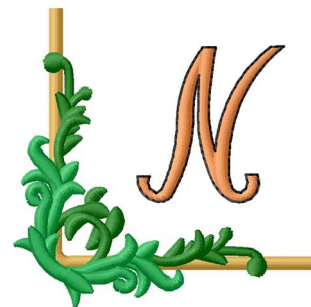

Name: Corner Monogram N Machine Embroidery Design

SKU: GSD01-RCORNERN

Brand: Grand Slam Designs

Unique Colors: 13 (5 color Stops)

Unique Colors

	Color Name (Color Code)	Manufacturer - Type
	Super White (1001) [No Color Selected]	madeira - rayon
	Dusty Lilac (1263) [No Color Selected]	madeira - rayon
	Crocus (286)	Exquisite - Polyester 1000m

Complete Color Sequence

#		Color Name (Color Code)	Manufacturer - Type
1		Super White (1001) [No Color Selected]	madeira - rayon
2		Super White (1001) [No Color Selected]	madeira - rayon
3		Crocus (286)	Exquisite - Polyester 1000m