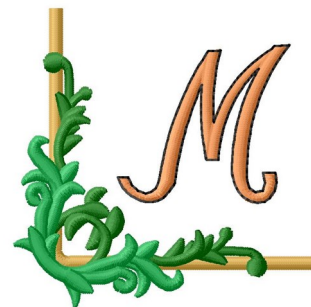

Name: Vining Corner M Machine Embroidery Design

SKU: GSD01-RCORNERM

Brand: Grand Slam Designs

Unique Colors: 13 (5 color Stops)

Unique Colors

	Color Name (Color Code)	Manufacturer - Type
	Super White (1001) [No Color Selected]	madeira - rayon
	Dusty Lilac (1263) [No Color Selected]	madeira - rayon
	Crocus (286)	Exquisite - Polyester 1000m