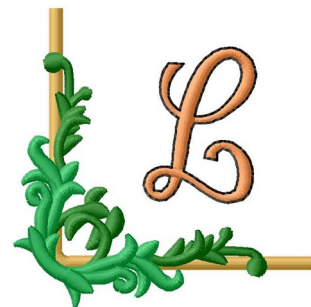

Name: Vining Corner L Machine Embroidery Design

SKU: GSD01-RCORNERL

Brand: Grand Slam Designs

Unique Colors: 13 (5 color Stops)

Unique Colors

	Color Name (Color Code)	Manufacturer - Type
	Super White (1001) [No Color Selected]	madeira - rayon
	Dusty Lilac (1263) [No Color Selected]	madeira - rayon
	Crocus (286)	Exquisite - Polyester 1000m

Complete Color Sequence

#		Color Name (Color Code)	Manufacturer - Type
1		Super White (1001) [No Color Selected]	madeira - rayon
2		Super White (1001) [No Color Selected]	madeira - rayon
3		Crocus (286)	Exquisite - Polyester 1000m