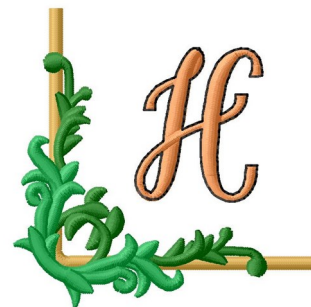

Name: Vining Corner H Machine Embroidery Design

SKU: GSD01-RCORNERH

Brand: Grand Slam Designs

Unique Colors: 13 (5 color Stops)

Unique Colors

	Color Name (Color Code)	Manufacturer - Type
	Super White (1001) [No Color Selected]	madeira - rayon
	Dusty Lilac (1263) [No Color Selected]	madeira - rayon
	Crocus (286)	Exquisite - Polyester 1000m