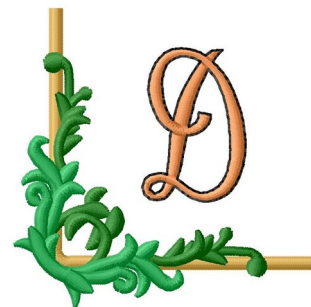

Name: Vining Corner D Machine Embroidery Design

SKU: GSD01-RCORNERD

Brand: Grand Slam Designs

Unique Colors: 13 (5 color Stops)

Unique Colors

	Color Name (Color Code)	Manufacturer - Type
	Super White (1001) [No Color Selected]	madeira - rayon
	Dusty Lilac (1263) [No Color Selected]	madeira - rayon
	Crocus (286)	Exquisite - Polyester 1000m

Complete Color Sequence

#		Color Name (Color Code)	Manufacturer - Type
1		Super White (1001) [No Color Selected]	madeira - rayon
2		Super White (1001) [No Color Selected]	madeira - rayon
3		Crocus (286)	Exquisite - Polyester 1000m