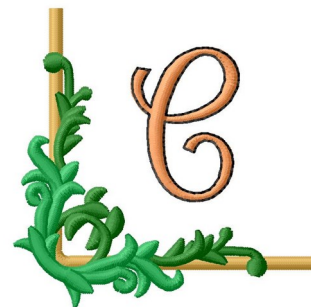

Name: Vining Corner C Machine Embroidery Design

SKU: GSD01-RCORNERC

Brand: Grand Slam Designs

Unique Colors: 13 (5 color Stops)

Unique Colors

	Color Name (Color Code)	Manufacturer - Type
	Super White (1001) [No Color Selected]	madeira - rayon
	Dusty Lilac (1263) [No Color Selected]	madeira - rayon
	Crocus (286)	Exquisite - Polyester 1000m

Complete Color Sequence

#		Color Name (Color Code)	Manufacturer - Type
1		Super White (1001) [No Color Selected]	madeira - rayon
2		Super White (1001) [No Color Selected]	madeira - rayon
3		Crocus (286)	Exquisite - Polyester 1000m