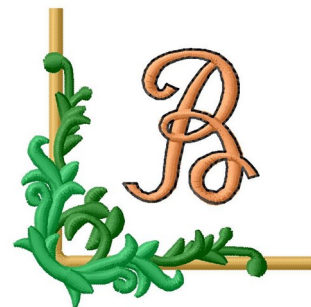

Name: Vining Corner B Machine Embroidery Design

SKU: GSD01-RCORNERB

Brand: Grand Slam Designs

Unique Colors: 13 (5 color Stops)

Unique Colors

	Color Name (Color Code)	Manufacturer - Type
	Super White (1001) [No Color Selected]	madeira - rayon
	Dusty Lilac (1263) [No Color Selected]	madeira - rayon
	Crocus (286)	Exquisite - Polyester 1000m