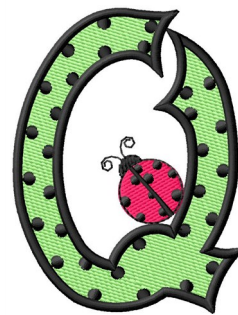

Name: Ladybug Letter Q Machine Embroidery Design

SKU: GSD01-RBUGQ

Brand: Grand Slam Designs

Unique Colors: 13 (4 color Stops)

Unique Colors

	Color Name (Color Code)	Manufacturer - Type
	Super White (1001) [No Color Selected]	madeira - rayon
	Dusty Lilac (1263) [No Color Selected]	madeira - rayon
	Crocus (286)	Exquisite - Polyester 1000m

Complete Color Sequence

#		Color Name (Color Code)	Manufacturer - Type
1		Super White (1001) [No Color Selected]	madeira - rayon
2		Super White (1001) [No Color Selected]	madeira - rayon
3		Crocus (286)	Exquisite - Polyester 1000m