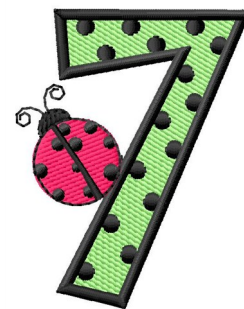

Name: Ladybug Number 7 Machine Embroidery Design

SKU: GSD01-RBUG7

Brand: Grand Slam Designs

Unique Colors: 13 (4 color Stops)

Unique Colors

	Color Name (Color Code)	Manufacturer - Type
	Super White (1001) [No Color Selected]	madeira - rayon
	Dusty Lilac (1263) [No Color Selected]	madeira - rayon
	Crocus (286)	Exquisite - Polyester 1000m

Complete Color Sequence

#		Color Name (Color Code)	Manufacturer - Type
1		Super White (1001) [No Color Selected]	madeira - rayon
2		Super White (1001) [No Color Selected]	madeira - rayon
3		Crocus (286)	Exquisite - Polyester 1000m