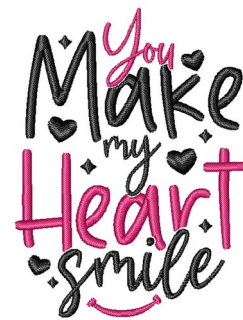

Name: Make My Heart Smile

SKU: LL01-RB000617

Brand: A Lyrical Letters Embroidery

Unique Colors: 13 (2 color Stops)

Unique Colors

	Color Name (Color Code)	Manufacturer - Type
	Super White (1001) [No Color Selected]	madeira - rayon
	Dusty Lilac (1263) [No Color Selected]	madeira - rayon
	Crocus (286)	Exquisite - Polyester 1000m