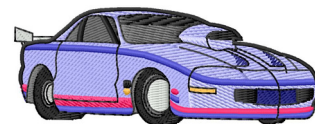

Name: Sports Car

SKU: GSD01-RAG341

Brand: Grand Slam Designs

Unique Colors: 13 (8 color Stops)

Unique Colors

	Color Name (Color Code)	Manufacturer - Type
	Super White (1001) [No Color Selected]	madeira - rayon
	Dusty Lilac (1263) [No Color Selected]	madeira - rayon
	Crocus (286)	Exquisite - Polyester 1000m

Complete Color Sequence

#		Color Name (Color Code)	Manufacturer - Type
1		Super White (1001) [No Color Selected]	madeira - rayon
2		Super White (1001) [No Color Selected]	madeira - rayon
3		Crocus (286)	Exquisite - Polyester 1000m