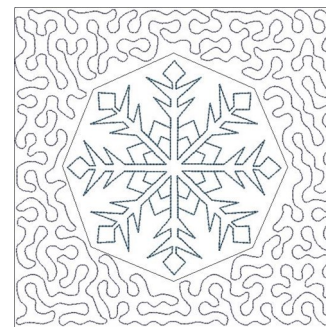

**Name:** Snowflake Quilt Block

**SKU:** GSD01-Quilt104

**Brand:** Grand Slam Designs

**Unique Colors:** 13 (2 color Stops)

## Unique Colors

	<b>Color Name (Color Code)</b>	<b>Manufacturer - Type</b>
	Super White (1001) [No Color Selected]	madeira - rayon
	Dusty Lilac (1263) [No Color Selected]	madeira - rayon
	Crocus (286)	Exquisite - Polyester 1000m

# Complete Color Sequence

#		Color Name (Color Code)	Manufacturer - Type
1		Super White (1001) [No Color Selected]	madeira - rayon
2		Super White (1001) [No Color Selected]	madeira - rayon
3		Crocus (286)	Exquisite - Polyester 1000m