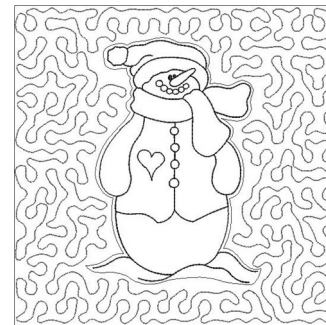

Name: Snowman Quilt Block

SKU: GSD01-QUILT94

Brand: Grand Slam Designs

Unique Colors: 13 (1 color Stops)

Unique Colors

	Color Name (Color Code)	Manufacturer - Type
	Super White (1001) [No Color Selected]	madeira - rayon
	Dusty Lilac (1263) [No Color Selected]	madeira - rayon
	Crocus (286)	Exquisite - Polyester 1000m

Complete Color Sequence

#		Color Name (Color Code)	Manufacturer - Type
1		Super White (1001) [No Color Selected]	madeira - rayon
2		Super White (1001) [No Color Selected]	madeira - rayon
3		Crocus (286)	Exquisite - Polyester 1000m