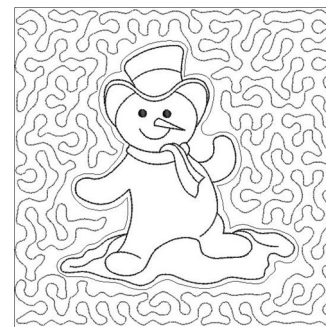

Name: Snowman Quilt Block

SKU: GSD01-QUILT90

Brand: Grand Slam Designs

Unique Colors: 13 (1 color Stops)

Unique Colors

	Color Name (Color Code)	Manufacturer - Type
	Super White (1001) [No Color Selected]	madeira - rayon
	Dusty Lilac (1263) [No Color Selected]	madeira - rayon
	Crocus (286)	Exquisite - Polyester 1000m

Complete Color Sequence

#		Color Name (Color Code)	Manufacturer - Type
1		Super White (1001) [No Color Selected]	madeira - rayon
2		Super White (1001) [No Color Selected]	madeira - rayon
3		Crocus (286)	Exquisite - Polyester 1000m