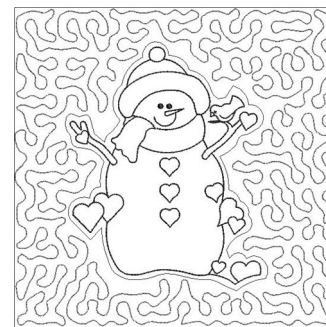

Name: Snowman Quilt Block

SKU: GSD01-QUILT88

Brand: Grand Slam Designs

Unique Colors: 13 (1 color Stops)

Unique Colors

	Color Name (Color Code)	Manufacturer - Type
	Super White (1001) [No Color Selected]	madeira - rayon
	Dusty Lilac (1263) [No Color Selected]	madeira - rayon
	Crocus (286)	Exquisite - Polyester 1000m

Complete Color Sequence

#		Color Name (Color Code)	Manufacturer - Type
1		Super White (1001) [No Color Selected]	madeira - rayon
2		Super White (1001) [No Color Selected]	madeira - rayon
3		Crocus (286)	Exquisite - Polyester 1000m