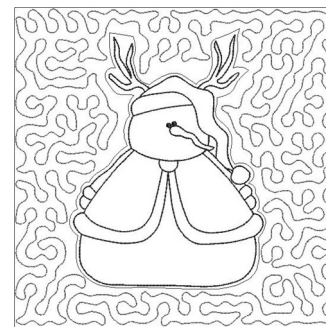

Name: Snowman Quilt Block

SKU: GSD01-QUILT86

Brand: Grand Slam Designs

Unique Colors: 13 (1 color Stops)

Unique Colors

	Color Name (Color Code)	Manufacturer - Type
	Super White (1001) [No Color Selected]	madeira - rayon
	Dusty Lilac (1263) [No Color Selected]	madeira - rayon
	Crocus (286)	Exquisite - Polyester 1000m

Complete Color Sequence

#		Color Name (Color Code)	Manufacturer - Type
1		Super White (1001) [No Color Selected]	madeira - rayon
2		Super White (1001) [No Color Selected]	madeira - rayon
3		Crocus (286)	Exquisite - Polyester 1000m