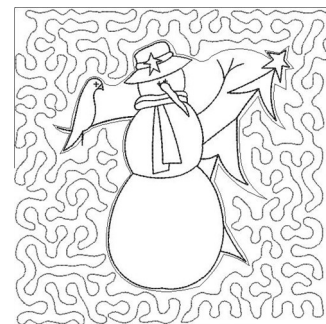

Name: Snowman Quilt Block

SKU: GSD01-QUILT82

Brand: Grand Slam Designs

Unique Colors: 13 (1 color Stops)

Unique Colors

	Color Name (Color Code)	Manufacturer - Type
	Super White (1001) [No Color Selected]	madeira - rayon
	Dusty Lilac (1263) [No Color Selected]	madeira - rayon
	Crocus (286)	Exquisite - Polyester 1000m

Complete Color Sequence

#		Color Name (Color Code)	Manufacturer - Type
1		Super White (1001) [No Color Selected]	madeira - rayon
2		Super White (1001) [No Color Selected]	madeira - rayon
3		Crocus (286)	Exquisite - Polyester 1000m