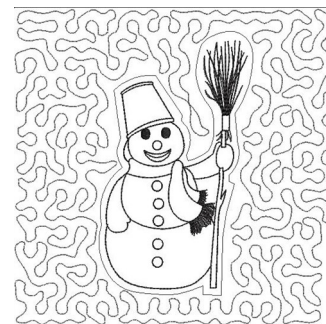

Name: Snowman Quilt Block

SKU: GSD01-QUILT80

Brand: Grand Slam Designs

Unique Colors: 13 (1 color Stops)

Unique Colors

	Color Name (Color Code)	Manufacturer - Type
	Super White (1001) [No Color Selected]	madeira - rayon
	Dusty Lilac (1263) [No Color Selected]	madeira - rayon
	Crocus (286)	Exquisite - Polyester 1000m

Complete Color Sequence

#		Color Name (Color Code)	Manufacturer - Type
1		Super White (1001) [No Color Selected]	madeira - rayon
2		Super White (1001) [No Color Selected]	madeira - rayon
3		Crocus (286)	Exquisite - Polyester 1000m