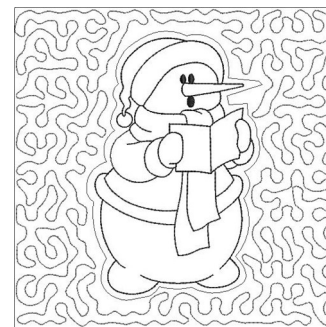

Name: Snowman Quilt Block

SKU: GSD01-QUILT78

Brand: Grand Slam Designs

Unique Colors: 13 (1 color Stops)

Unique Colors

	Color Name (Color Code)	Manufacturer - Type
	Super White (1001) [No Color Selected]	madeira - rayon
	Dusty Lilac (1263) [No Color Selected]	madeira - rayon
	Crocus (286)	Exquisite - Polyester 1000m

Complete Color Sequence

#		Color Name (Color Code)	Manufacturer - Type
1		Super White (1001) [No Color Selected]	madeira - rayon
2		Super White (1001) [No Color Selected]	madeira - rayon
3		Crocus (286)	Exquisite - Polyester 1000m