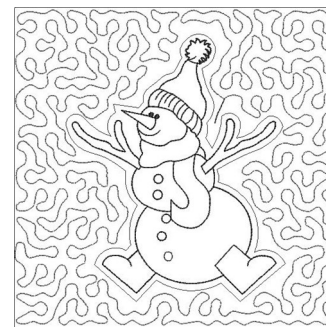

Name: Snowman Quilt Block

SKU: GSD01-QUILT76

Brand: Grand Slam Designs

Unique Colors: 13 (1 color Stops)

Unique Colors

	Color Name (Color Code)	Manufacturer - Type
	Super White (1001) [No Color Selected]	madeira - rayon
	Dusty Lilac (1263) [No Color Selected]	madeira - rayon
	Crocus (286)	Exquisite - Polyester 1000m

Complete Color Sequence

#		Color Name (Color Code)	Manufacturer - Type
1		Super White (1001) [No Color Selected]	madeira - rayon
2		Super White (1001) [No Color Selected]	madeira - rayon
3		Crocus (286)	Exquisite - Polyester 1000m