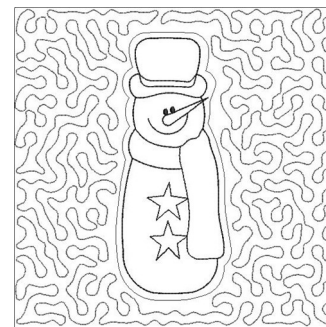

**Name:** Snowman Quilt Block

**SKU:** GSD01-QUILT74

**Brand:** Grand Slam Designs

**Unique Colors:** 13 (1 color Stops)

## Unique Colors

	<b>Color Name (Color Code)</b>	<b>Manufacturer - Type</b>
	Super White (1001) [No Color Selected]	madeira - rayon
	Dusty Lilac (1263) [No Color Selected]	madeira - rayon
	Crocus (286)	Exquisite - Polyester 1000m