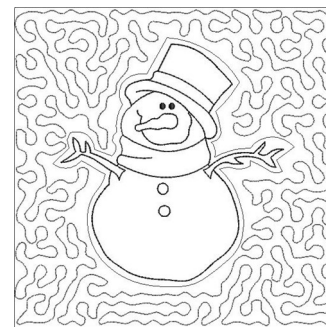

Name: Snowman Quilt Block

SKU: GSD01-QUILT72

Brand: Grand Slam Designs

Unique Colors: 13 (1 color Stops)

Unique Colors

	Color Name (Color Code)	Manufacturer - Type
	Super White (1001) [No Color Selected]	madeira - rayon
	Dusty Lilac (1263) [No Color Selected]	madeira - rayon
	Crocus (286)	Exquisite - Polyester 1000m

Complete Color Sequence

#		Color Name (Color Code)	Manufacturer - Type
1		Super White (1001) [No Color Selected]	madeira - rayon
2		Super White (1001) [No Color Selected]	madeira - rayon
3		Crocus (286)	Exquisite - Polyester 1000m