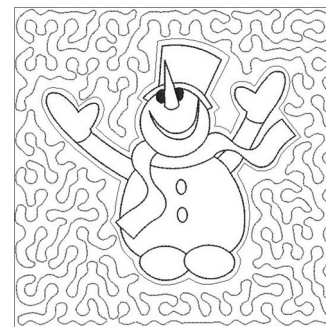

Name: Snowman Quilt Block

SKU: GSD01-QUILT70

Brand: Grand Slam Designs

Unique Colors: 13 (1 color Stops)

Unique Colors

	Color Name (Color Code)	Manufacturer - Type
	Super White (1001) [No Color Selected]	madeira - rayon
	Dusty Lilac (1263) [No Color Selected]	madeira - rayon
	Crocus (286)	Exquisite - Polyester 1000m

Complete Color Sequence

#		Color Name (Color Code)	Manufacturer - Type
1		Super White (1001) [No Color Selected]	madeira - rayon
2		Super White (1001) [No Color Selected]	madeira - rayon
3		Crocus (286)	Exquisite - Polyester 1000m