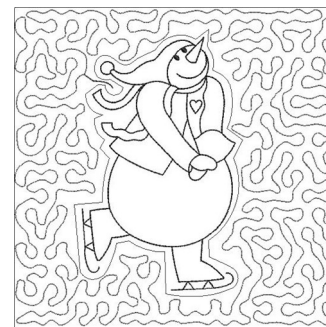

Name: Snowman Quilt Block

SKU: GSD01-QUILT68

Brand: Grand Slam Designs

Unique Colors: 13 (1 color Stops)

Unique Colors

	Color Name (Color Code)	Manufacturer - Type
	Super White (1001) [No Color Selected]	madeira - rayon
	Dusty Lilac (1263) [No Color Selected]	madeira - rayon
	Crocus (286)	Exquisite - Polyester 1000m

Complete Color Sequence

#		Color Name (Color Code)	Manufacturer - Type
1		Super White (1001) [No Color Selected]	madeira - rayon
2		Super White (1001) [No Color Selected]	madeira - rayon
3		Crocus (286)	Exquisite - Polyester 1000m