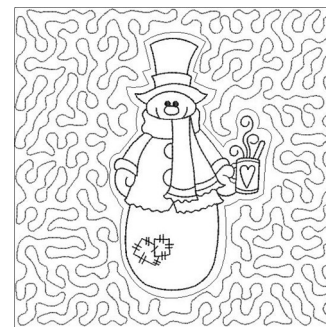

Name: Snowman Quilt Block

SKU: GSD01-QUILT66

Brand: Grand Slam Designs

Unique Colors: 13 (1 color Stops)

Unique Colors

	Color Name (Color Code)	Manufacturer - Type
	Super White (1001) [No Color Selected]	madeira - rayon
	Dusty Lilac (1263) [No Color Selected]	madeira - rayon
	Crocus (286)	Exquisite - Polyester 1000m

Complete Color Sequence

#		Color Name (Color Code)	Manufacturer - Type
1		Super White (1001) [No Color Selected]	madeira - rayon
2		Super White (1001) [No Color Selected]	madeira - rayon
3		Crocus (286)	Exquisite - Polyester 1000m