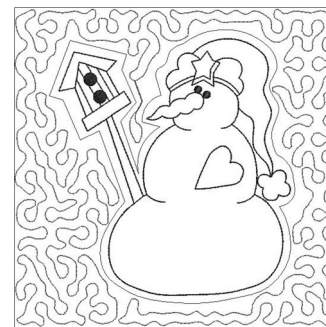

Name: Snowman Quilt Block

SKU: GSD01-QUILT64

Brand: Grand Slam Designs

Unique Colors: 13 (1 color Stops)

Unique Colors

	Color Name (Color Code)	Manufacturer - Type
	Super White (1001) [No Color Selected]	madeira - rayon
	Dusty Lilac (1263) [No Color Selected]	madeira - rayon
	Crocus (286)	Exquisite - Polyester 1000m

Complete Color Sequence

#		Color Name (Color Code)	Manufacturer - Type
1		Super White (1001) [No Color Selected]	madeira - rayon
2		Super White (1001) [No Color Selected]	madeira - rayon
3		Crocus (286)	Exquisite - Polyester 1000m