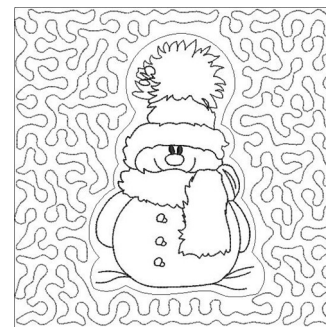

Name: Snowman Quilt Block

SKU: GSD01-QUILT60

Brand: Grand Slam Designs

Unique Colors: 13 (1 color Stops)

Unique Colors

	Color Name (Color Code)	Manufacturer - Type
	Super White (1001) [No Color Selected]	madeira - rayon
	Dusty Lilac (1263) [No Color Selected]	madeira - rayon
	Crocus (286)	Exquisite - Polyester 1000m

Complete Color Sequence

#		Color Name (Color Code)	Manufacturer - Type
1		Super White (1001) [No Color Selected]	madeira - rayon
2		Super White (1001) [No Color Selected]	madeira - rayon
3		Crocus (286)	Exquisite - Polyester 1000m