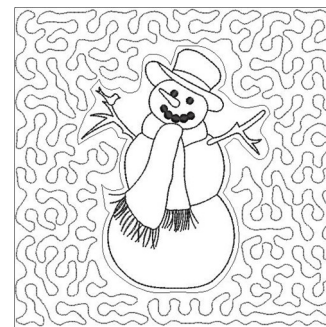

Name: Snowman Quilt Block

SKU: GSD01-QUILT54

Brand: Grand Slam Designs

Unique Colors: 13 (1 color Stops)

Unique Colors

	Color Name (Color Code)	Manufacturer - Type
	Super White (1001) [No Color Selected]	madeira - rayon
	Dusty Lilac (1263) [No Color Selected]	madeira - rayon
	Crocus (286)	Exquisite - Polyester 1000m

Complete Color Sequence

#		Color Name (Color Code)	Manufacturer - Type
1		Super White (1001) [No Color Selected]	madeira - rayon
2		Super White (1001) [No Color Selected]	madeira - rayon
3		Crocus (286)	Exquisite - Polyester 1000m