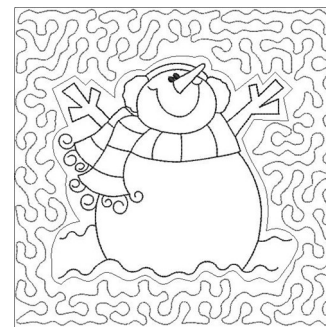

Name: Snowman Quilt Block

SKU: GSD01-QUILT52

Brand: Grand Slam Designs

Unique Colors: 13 (1 color Stops)

Unique Colors

	Color Name (Color Code)	Manufacturer - Type
	Super White (1001) [No Color Selected]	madeira - rayon
	Dusty Lilac (1263) [No Color Selected]	madeira - rayon
	Crocus (286)	Exquisite - Polyester 1000m

Complete Color Sequence

#		Color Name (Color Code)	Manufacturer - Type
1		Super White (1001) [No Color Selected]	madeira - rayon
2		Super White (1001) [No Color Selected]	madeira - rayon
3		Crocus (286)	Exquisite - Polyester 1000m