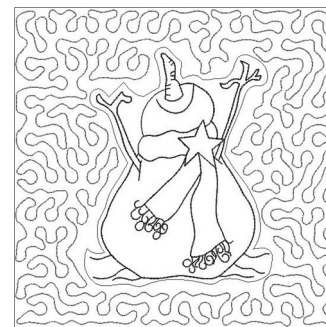

Name: Snowman Quilt Block

SKU: GSD01-QUILT46

Brand: Grand Slam Designs

Unique Colors: 13 (1 color Stops)

Unique Colors

	Color Name (Color Code)	Manufacturer - Type
	Super White (1001) [No Color Selected]	madeira - rayon
	Dusty Lilac (1263) [No Color Selected]	madeira - rayon
	Crocus (286)	Exquisite - Polyester 1000m

Complete Color Sequence

#		Color Name (Color Code)	Manufacturer - Type
1		Super White (1001) [No Color Selected]	madeira - rayon
2		Super White (1001) [No Color Selected]	madeira - rayon
3		Crocus (286)	Exquisite - Polyester 1000m