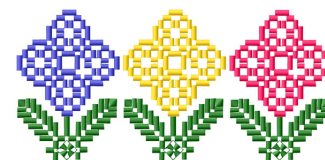

Name: Three Flowers

SKU: GSD01-QUILT39

Brand: Grand Slam Designs

Unique Colors: 13 (6 color Stops)

Unique Colors

	Color Name (Color Code)	Manufacturer - Type
	Super White (1001) [No Color Selected]	madeira - rayon
	Dusty Lilac (1263) [No Color Selected]	madeira - rayon
	Crocus (286)	Exquisite - Polyester 1000m

Complete Color Sequence

#		Color Name (Color Code)	Manufacturer - Type
1		Super White (1001) [No Color Selected]	madeira - rayon
2		Super White (1001) [No Color Selected]	madeira - rayon
3		Crocus (286)	Exquisite - Polyester 1000m