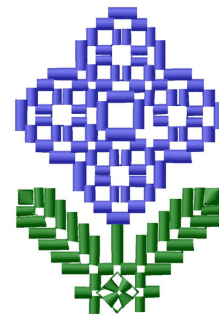

Name: Flower

SKU: GSD01-QUILT38

Brand: Grand Slam Designs

Unique Colors: 13 (2 color Stops)

Unique Colors

	Color Name (Color Code)	Manufacturer - Type
	Super White (1001) [No Color Selected]	madeira - rayon
	Dusty Lilac (1263) [No Color Selected]	madeira - rayon
	Crocus (286)	Exquisite - Polyester 1000m

Complete Color Sequence

#		Color Name (Color Code)	Manufacturer - Type
1		Super White (1001) [No Color Selected]	madeira - rayon
2		Super White (1001) [No Color Selected]	madeira - rayon
3		Crocus (286)	Exquisite - Polyester 1000m