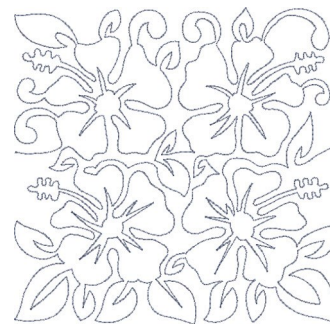

Name: Hawaiian Floral Block

SKU: DW01-QHF12

Brand: Design Whiz

Unique Colors: 13 (1 color Stops)

Unique Colors

	Color Name (Color Code)	Manufacturer - Type
	Super White (1001) [No Color Selected]	madeira - rayon
	Dusty Lilac (1263) [No Color Selected]	madeira - rayon
	Crocus (286)	Exquisite - Polyester 1000m

Complete Color Sequence

#		Color Name (Color Code)	Manufacturer - Type
1		Super White (1001) [No Color Selected]	madeira - rayon
2		Super White (1001) [No Color Selected]	madeira - rayon
3		Crocus (286)	Exquisite - Polyester 1000m