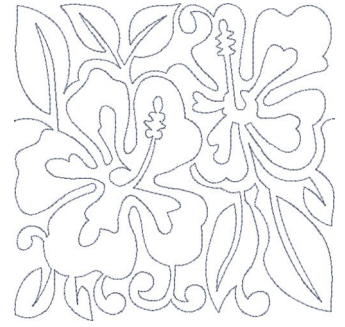

Name: Hawaiian Floral Block

SKU: DW01-QHF09

Brand: Design Whiz

Unique Colors: 13 (1 color Stops)

Unique Colors

	Color Name (Color Code)	Manufacturer - Type
	Super White (1001) [No Color Selected]	madeira - rayon
	Dusty Lilac (1263) [No Color Selected]	madeira - rayon
	Crocus (286)	Exquisite - Polyester 1000m

Complete Color Sequence

#		Color Name (Color Code)	Manufacturer - Type
1		Super White (1001) [No Color Selected]	madeira - rayon
2		Super White (1001) [No Color Selected]	madeira - rayon
3		Crocus (286)	Exquisite - Polyester 1000m