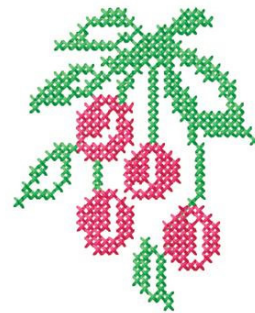

Name: Cross Stitch Cheries Machine Embroidery Design

SKU: DC01-QCS00089

Brand: Dakota Collectibles

Unique Colors: 13 (2 color Stops)

Unique Colors

	Color Name (Color Code)	Manufacturer - Type
	Super White (1001) [No Color Selected]	madeira - rayon
	Dusty Lilac (1263) [No Color Selected]	madeira - rayon
	Crocus (286)	Exquisite - Polyester 1000m

Complete Color Sequence

#		Color Name (Color Code)	Manufacturer - Type
1		Super White (1001) [No Color Selected]	madeira - rayon
2		Super White (1001) [No Color Selected]	madeira - rayon
3		Crocus (286)	Exquisite - Polyester 1000m