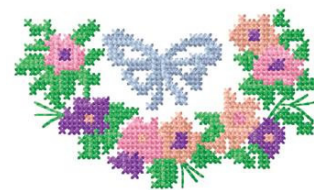

Name: Butterfly & Flowers Machine Embroidery Design

SKU: DC01-QCS00058

Brand: Dakota Collectibles

Unique Colors: 13 (5 color Stops)

Unique Colors

	Color Name (Color Code)	Manufacturer - Type
	Super White (1001) [No Color Selected]	madeira - rayon
	Dusty Lilac (1263) [No Color Selected]	madeira - rayon
	Crocus (286)	Exquisite - Polyester 1000m

Complete Color Sequence

#		Color Name (Color Code)	Manufacturer - Type
1		Super White (1001) [No Color Selected]	madeira - rayon
2		Super White (1001) [No Color Selected]	madeira - rayon
3		Crocus (286)	Exquisite - Polyester 1000m