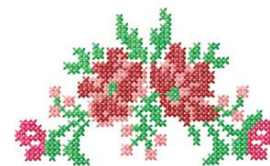

Name: Floral Spray Machine Embroidery Design

SKU: DC01-QCS00045

Brand: Dakota Collectibles

Unique Colors: 13 (4 color Stops)

Unique Colors

	Color Name (Color Code)	Manufacturer - Type
	Super White (1001) [No Color Selected]	madeira - rayon
	Dusty Lilac (1263) [No Color Selected]	madeira - rayon
	Crocus (286)	Exquisite - Polyester 1000m

Complete Color Sequence

#		Color Name (Color Code)	Manufacturer - Type
1		Super White (1001) [No Color Selected]	madeira - rayon
2		Super White (1001) [No Color Selected]	madeira - rayon
3		Crocus (286)	Exquisite - Polyester 1000m