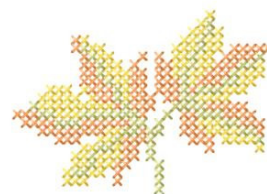

Name: Cross Stitch Leaves Machine Embroidery Design

SKU: DC01-QCS00044

Brand: Dakota Collectibles

Unique Colors: 13 (3 color Stops)

Unique Colors

	Color Name (Color Code)	Manufacturer - Type
	Super White (1001) [No Color Selected]	madeira - rayon
	Dusty Lilac (1263) [No Color Selected]	madeira - rayon
	Crocus (286)	Exquisite - Polyester 1000m

Complete Color Sequence

#		Color Name (Color Code)	Manufacturer - Type
1		Super White (1001) [No Color Selected]	madeira - rayon
2		Super White (1001) [No Color Selected]	madeira - rayon
3		Crocus (286)	Exquisite - Polyester 1000m