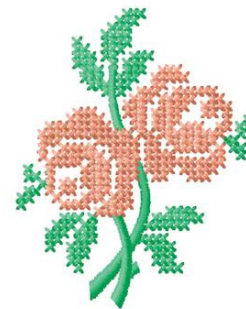

Name: Two Roses Machine Embroidery Design

SKU: DC01-QCS00043

Brand: Dakota Collectibles

Unique Colors: 13 (2 color Stops)

Unique Colors

	Color Name (Color Code)	Manufacturer - Type
	Super White (1001) [No Color Selected]	madeira - rayon
	Dusty Lilac (1263) [No Color Selected]	madeira - rayon
	Crocus (286)	Exquisite - Polyester 1000m

Complete Color Sequence

#		Color Name (Color Code)	Manufacturer - Type
1		Super White (1001) [No Color Selected]	madeira - rayon
2		Super White (1001) [No Color Selected]	madeira - rayon
3		Crocus (286)	Exquisite - Polyester 1000m