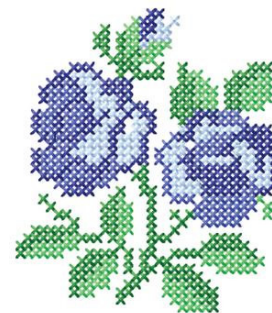

Name: Blue Roses Machine Embroidery Design

SKU: DC01-QCS00039

Brand: Dakota Collectibles

Unique Colors: 13 (5 color Stops)

Unique Colors

	Color Name (Color Code)	Manufacturer - Type
	Super White (1001) [No Color Selected]	madeira - rayon
	Dusty Lilac (1263) [No Color Selected]	madeira - rayon
	Crocus (286)	Exquisite - Polyester 1000m

Complete Color Sequence

#		Color Name (Color Code)	Manufacturer - Type
1		Super White (1001) [No Color Selected]	madeira - rayon
2		Super White (1001) [No Color Selected]	madeira - rayon
3		Crocus (286)	Exquisite - Polyester 1000m