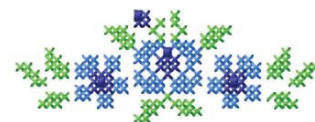

Name: Floral Design Machine Embroidery Design

SKU: DC01-QCS00035

Brand: Dakota Collectibles

Unique Colors: 13 (3 color Stops)

Unique Colors

	Color Name (Color Code)	Manufacturer - Type
	Super White (1001) [No Color Selected]	madeira - rayon
	Dusty Lilac (1263) [No Color Selected]	madeira - rayon
	Crocus (286)	Exquisite - Polyester 1000m

Complete Color Sequence

#		Color Name (Color Code)	Manufacturer - Type
1		Super White (1001) [No Color Selected]	madeira - rayon
2		Super White (1001) [No Color Selected]	madeira - rayon
3		Crocus (286)	Exquisite - Polyester 1000m