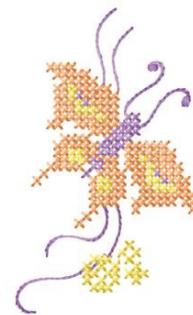

Name: Cross Stitch Butterfly Machine Embroidery Design

SKU: DC01-QCS00025

Brand: Dakota Collectibles

Unique Colors: 13 (3 color Stops)

Unique Colors

	Color Name (Color Code)	Manufacturer - Type
	Super White (1001) [No Color Selected]	madeira - rayon
	Dusty Lilac (1263) [No Color Selected]	madeira - rayon
	Crocus (286)	Exquisite - Polyester 1000m

Complete Color Sequence

#		Color Name (Color Code)	Manufacturer - Type
1		Super White (1001) [No Color Selected]	madeira - rayon
2		Super White (1001) [No Color Selected]	madeira - rayon
3		Crocus (286)	Exquisite - Polyester 1000m